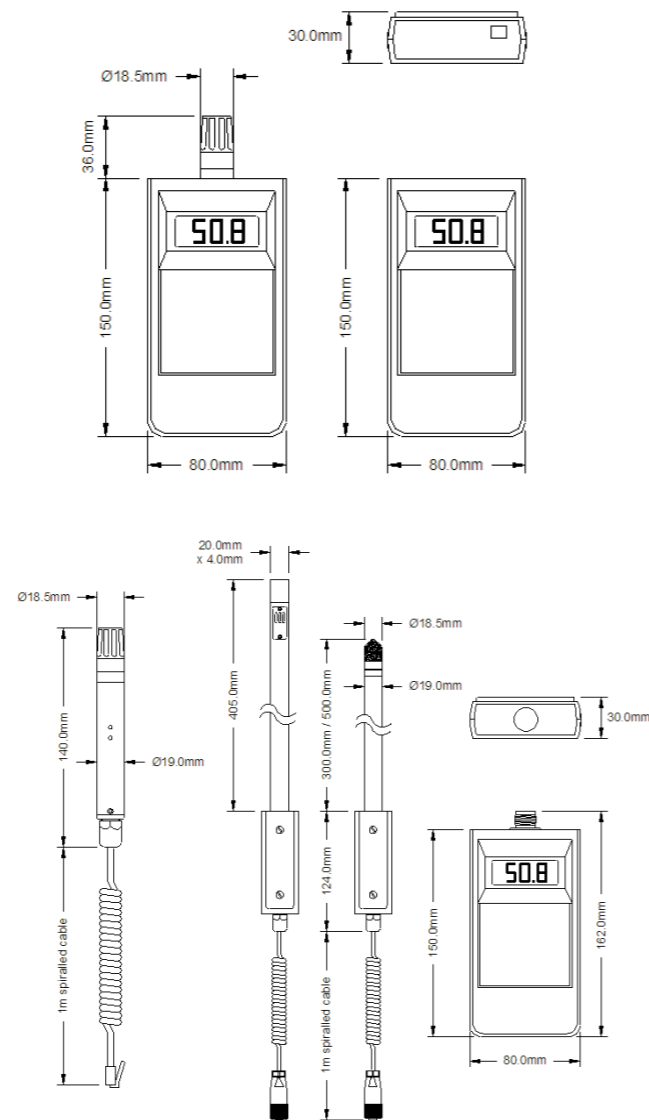

DM Series

Technical Specifications

Performance	
Measurement range (rh)	0-100 % rh
Measurement range (T)	
Fixed and standard probe	-20 to +60°C ,
Sword probe	-20 to +100°C ,
Remote probe	-20 to + 150°C
Accuracy rh @ 25°C	
Fixed probe	±2 % rh (10-90 % rh)
Remote probe	±2 % rh (5-95 % rh)
Accuracy T @ 25°C	±0.2°C typically
Stability rh sensor	±1 % rh over 12 months typical
Response time (T90)	10 sec typical (90 % of the change)
Temperature influence	±0.05 % rh/°C
Operating Conditions	
Operating temperature	-20 to +70°C (electronics)
Display	3 ½ digit LCD, 10 mm characters
General	
Display	% rh, °Cdp, °Fdp, g/m ³ , °Cdp/°Fdp temperature
Resolution	0.1°C
Power	9 VDC alkaline battery
Battery life	200 hours (approx)
Ingress protection	IP32

Dimensions

Please note: The accuracy stated represents the typical variation between the instruments under test and a calibrated and corrected reference.

Please contact us for latest version: DM Series 0508-M